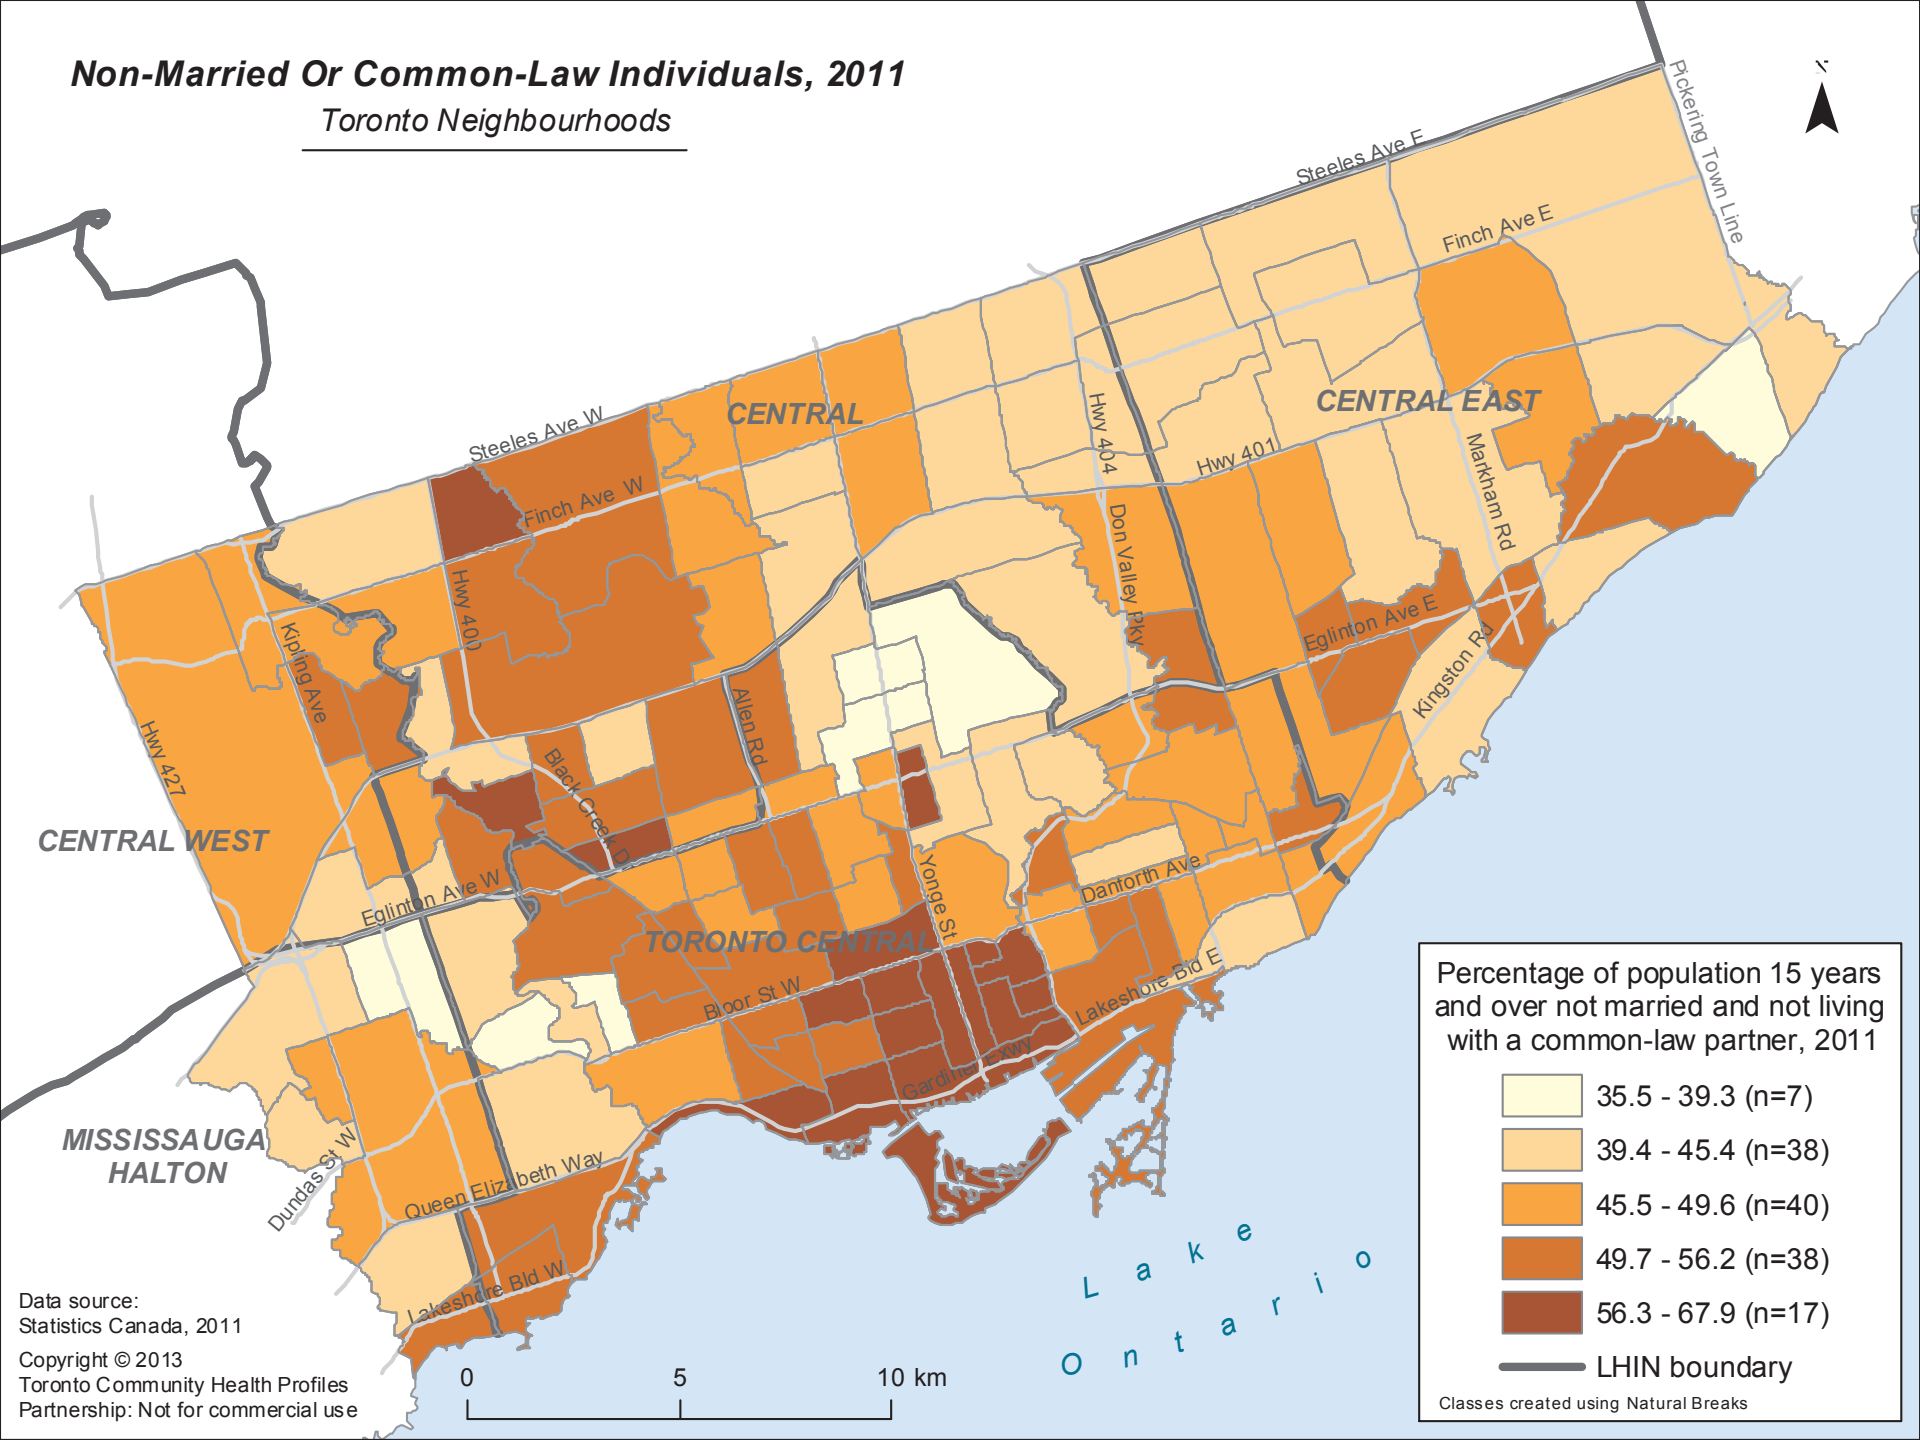

Non-Married Or Common-Law Individuals, 2011

Toronto Neighbourhoods

Data source:
 Statistics Canada, 2011
 Copyright © 2013
 Toronto Community Health Profiles
 Partnership: Not for commercial use

0 5 10 km

L a k e
 O n t a r i o