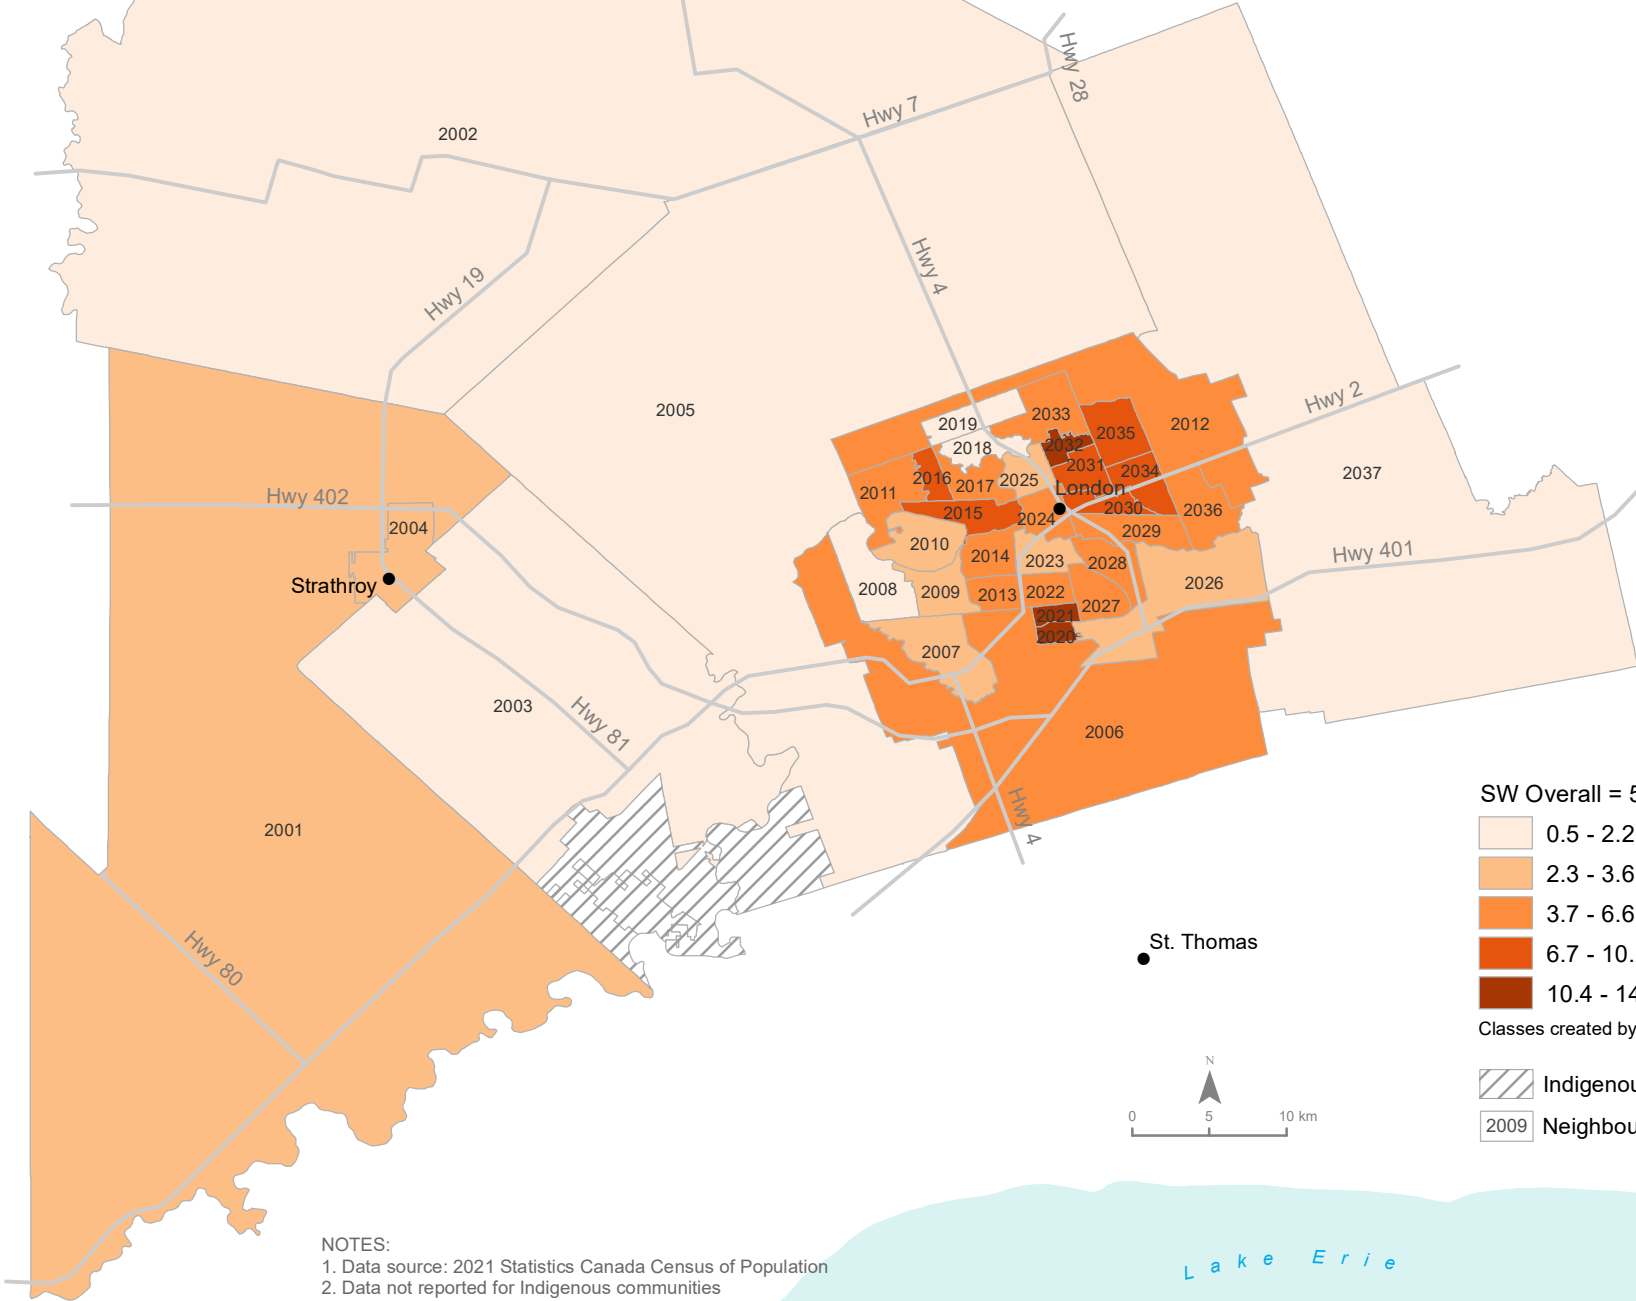

Households Not Living in Suitable Housing Accommodation as a Percentage of Total Number of Private Households, 2021

South West Neighbourhoods

NOTES:
 1. Data source: 2021 Statistics Canada Census of Population
 2. Data not reported for Indigenous communities