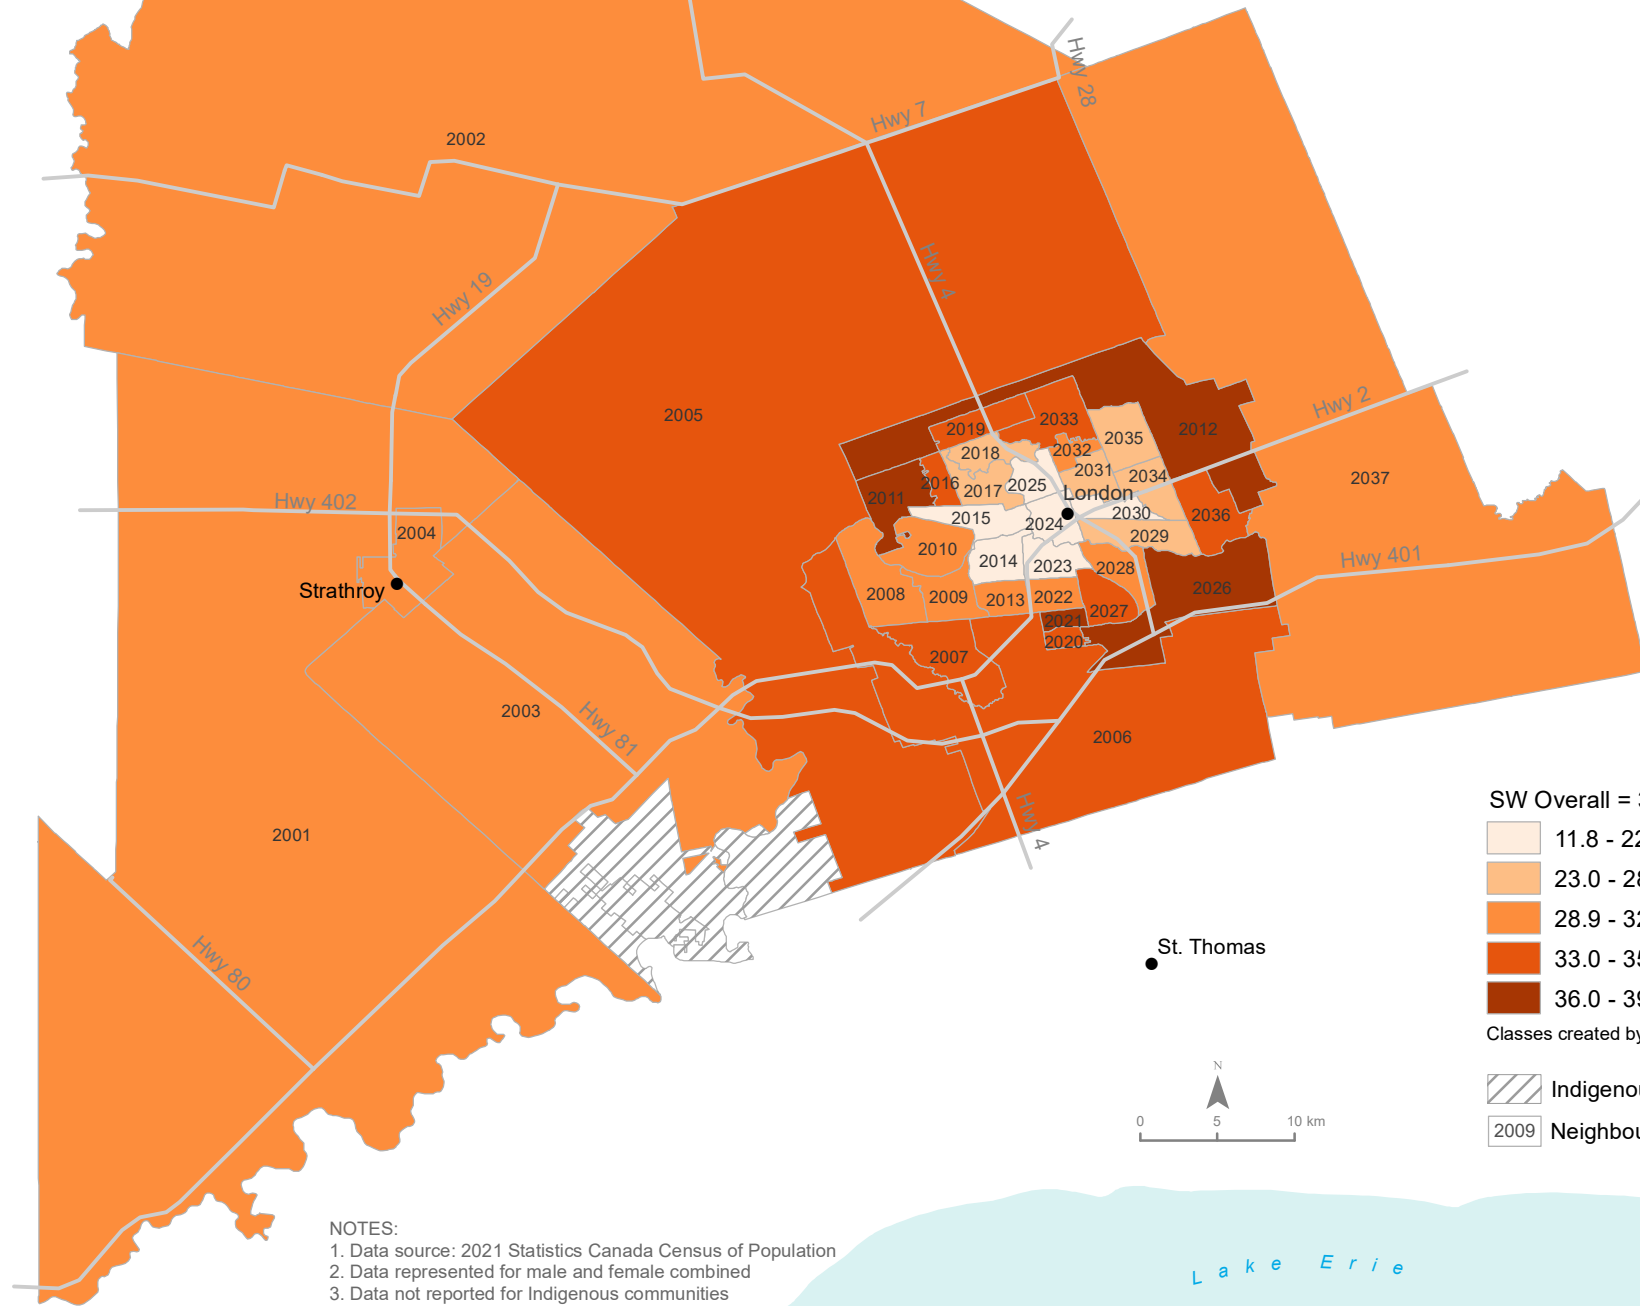

Lake Huron

Population of Children as a Percentage of Total Persons in Private Households, 2021

South West (SW) Neighbourhoods

SW Overall = 30.0%

- 11.8 - 22.9% (n = 6)
- 23.0 - 28.8% (n = 6)
- 28.9 - 32.9% (n = 12)
- 33.0 - 35.9% (n = 9)
- 36.0 - 39.6% (n = 4)

Classes created by Natural Breaks

 Indigenous Communities

 Neighbourhood ID

NOTES:
 1. Data source: 2021 Statistics Canada Census of Population
 2. Data represented for male and female combined
 3. Data not reported for Indigenous communities

Lake Erie