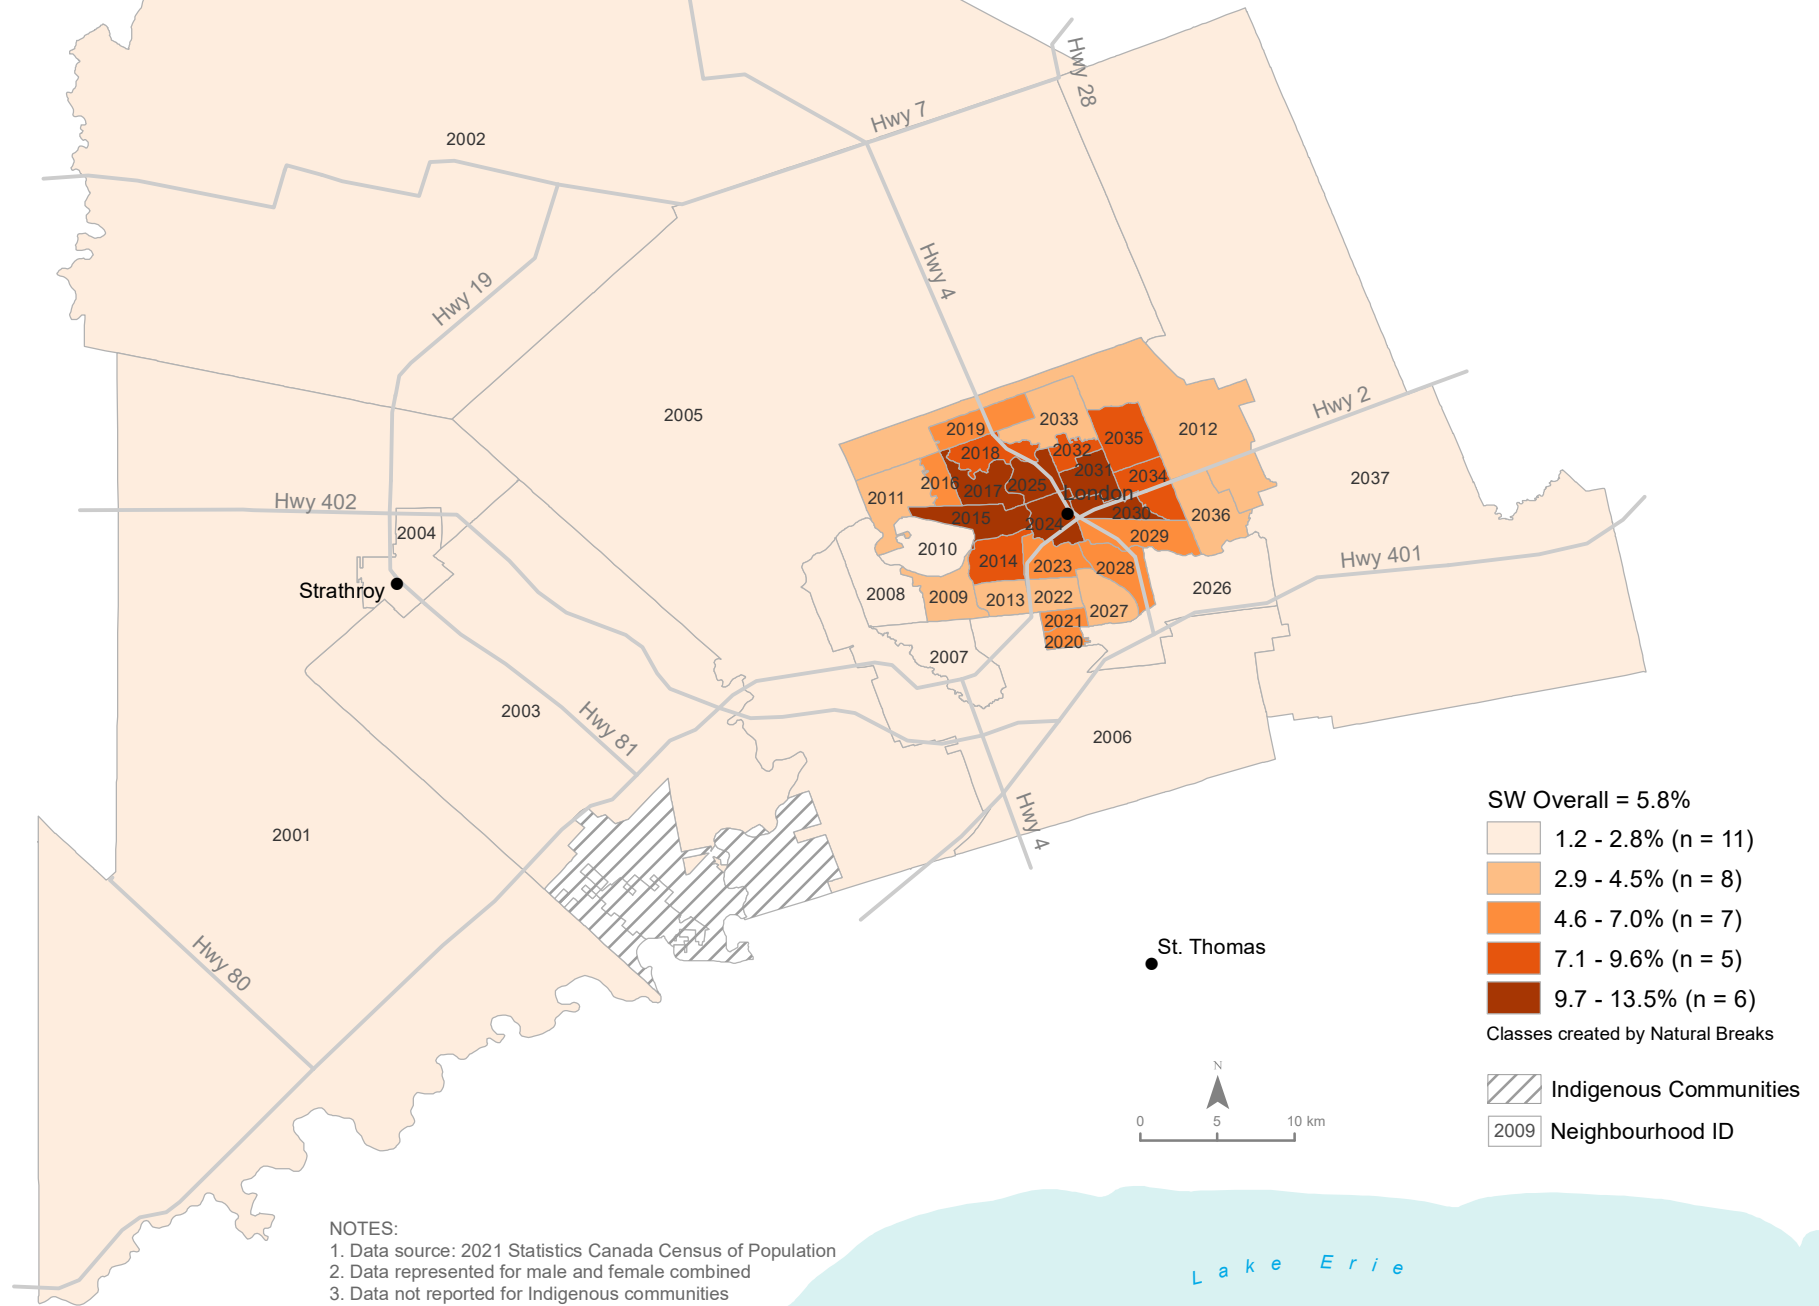

Lake Huron

Population in Low Income Cut-Off (After-Tax) as a Percentage of Total Population, 2020

South West (SW) Neighbourhoods

NOTES:
 1. Data source: 2021 Statistics Canada Census of Population
 2. Data represented for male and female combined
 3. Data not reported for Indigenous communities

Lake Erie