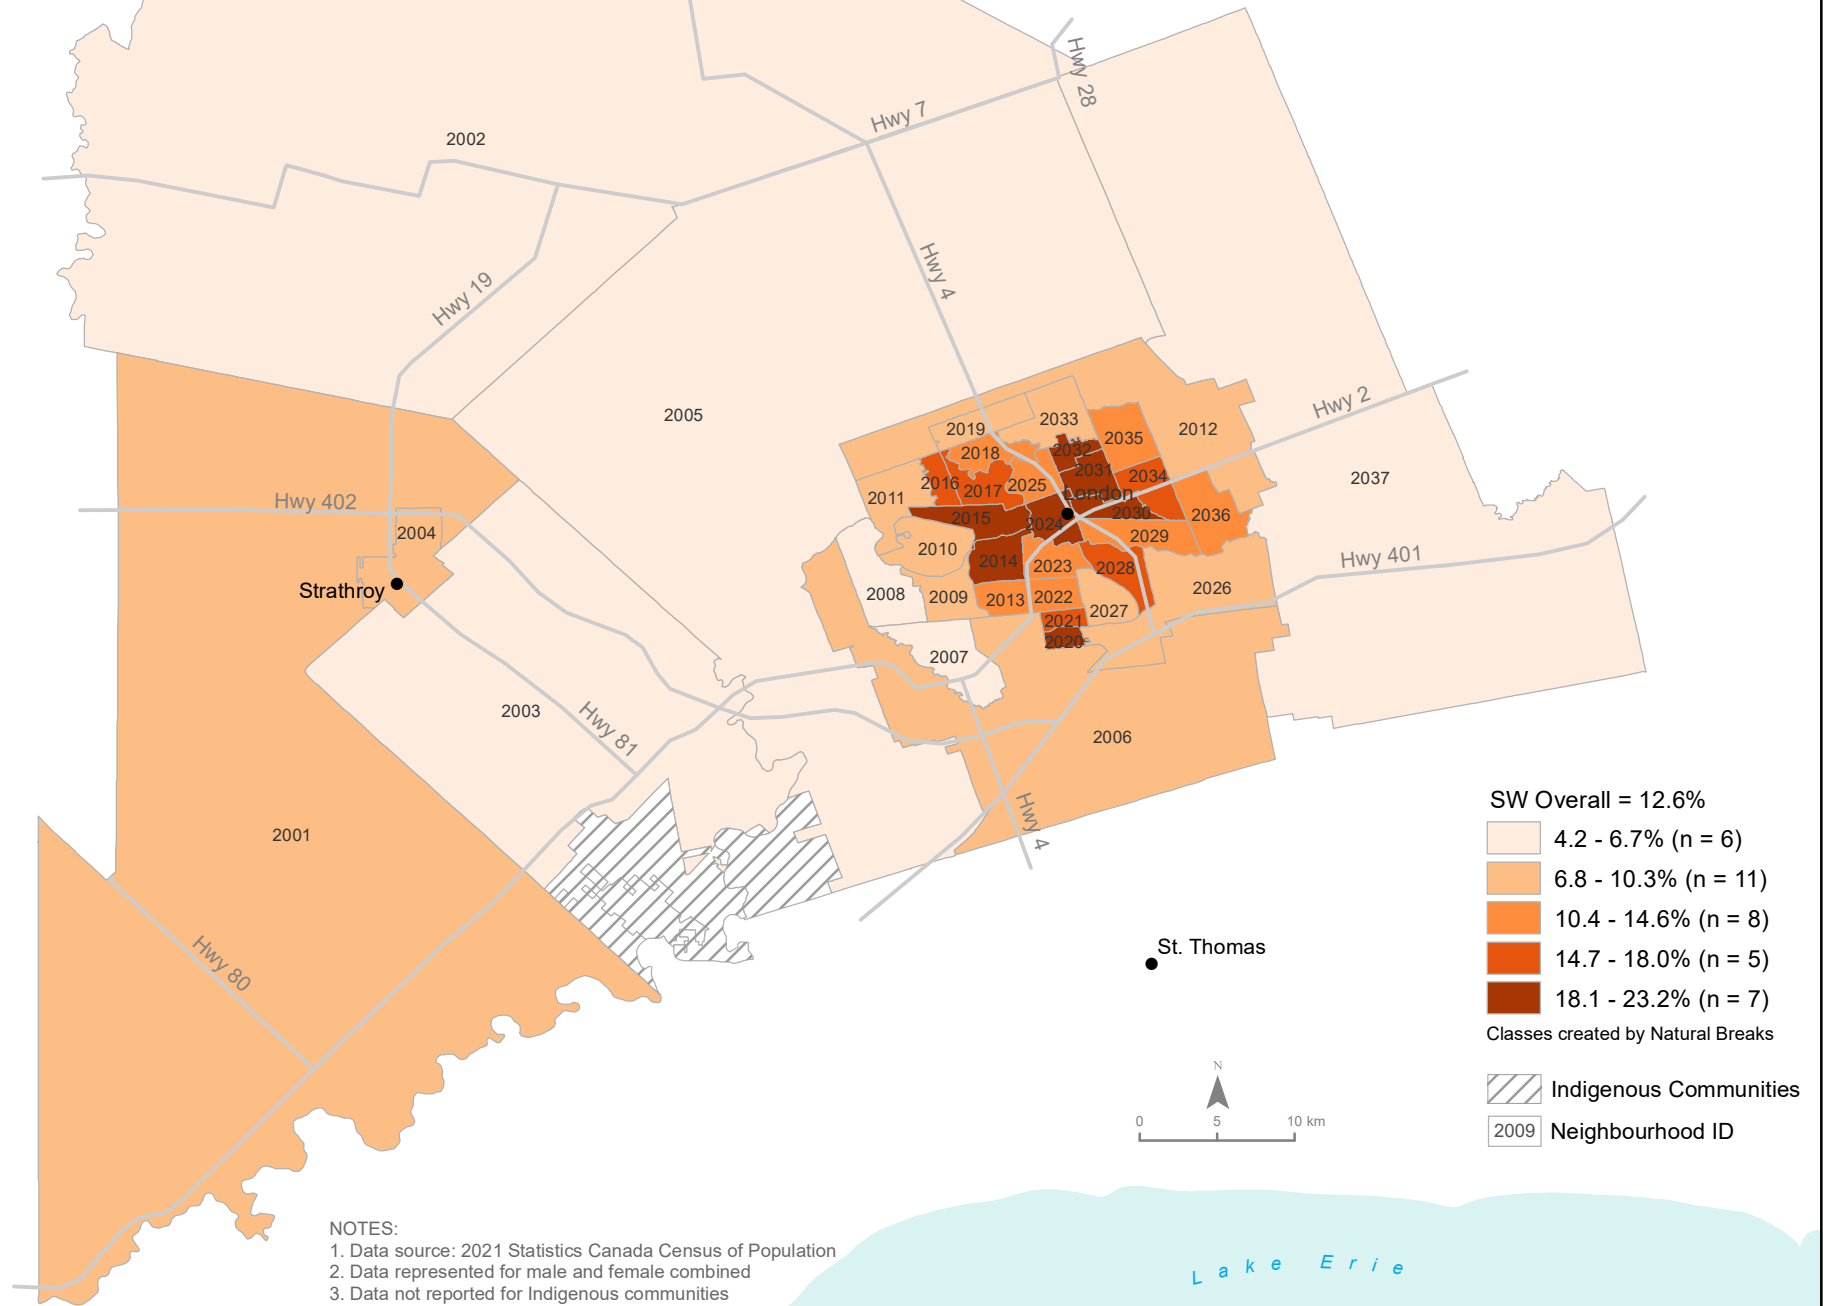

Lake Huron

Population in Low Income Measure (After-Tax) as a Percentage of Total Population, 2020

South West (SW) Neighbourhoods

NOTES:
 1. Data source: 2021 Statistics Canada Census of Population
 2. Data represented for male and female combined
 3. Data not reported for Indigenous communities

Lake Erie