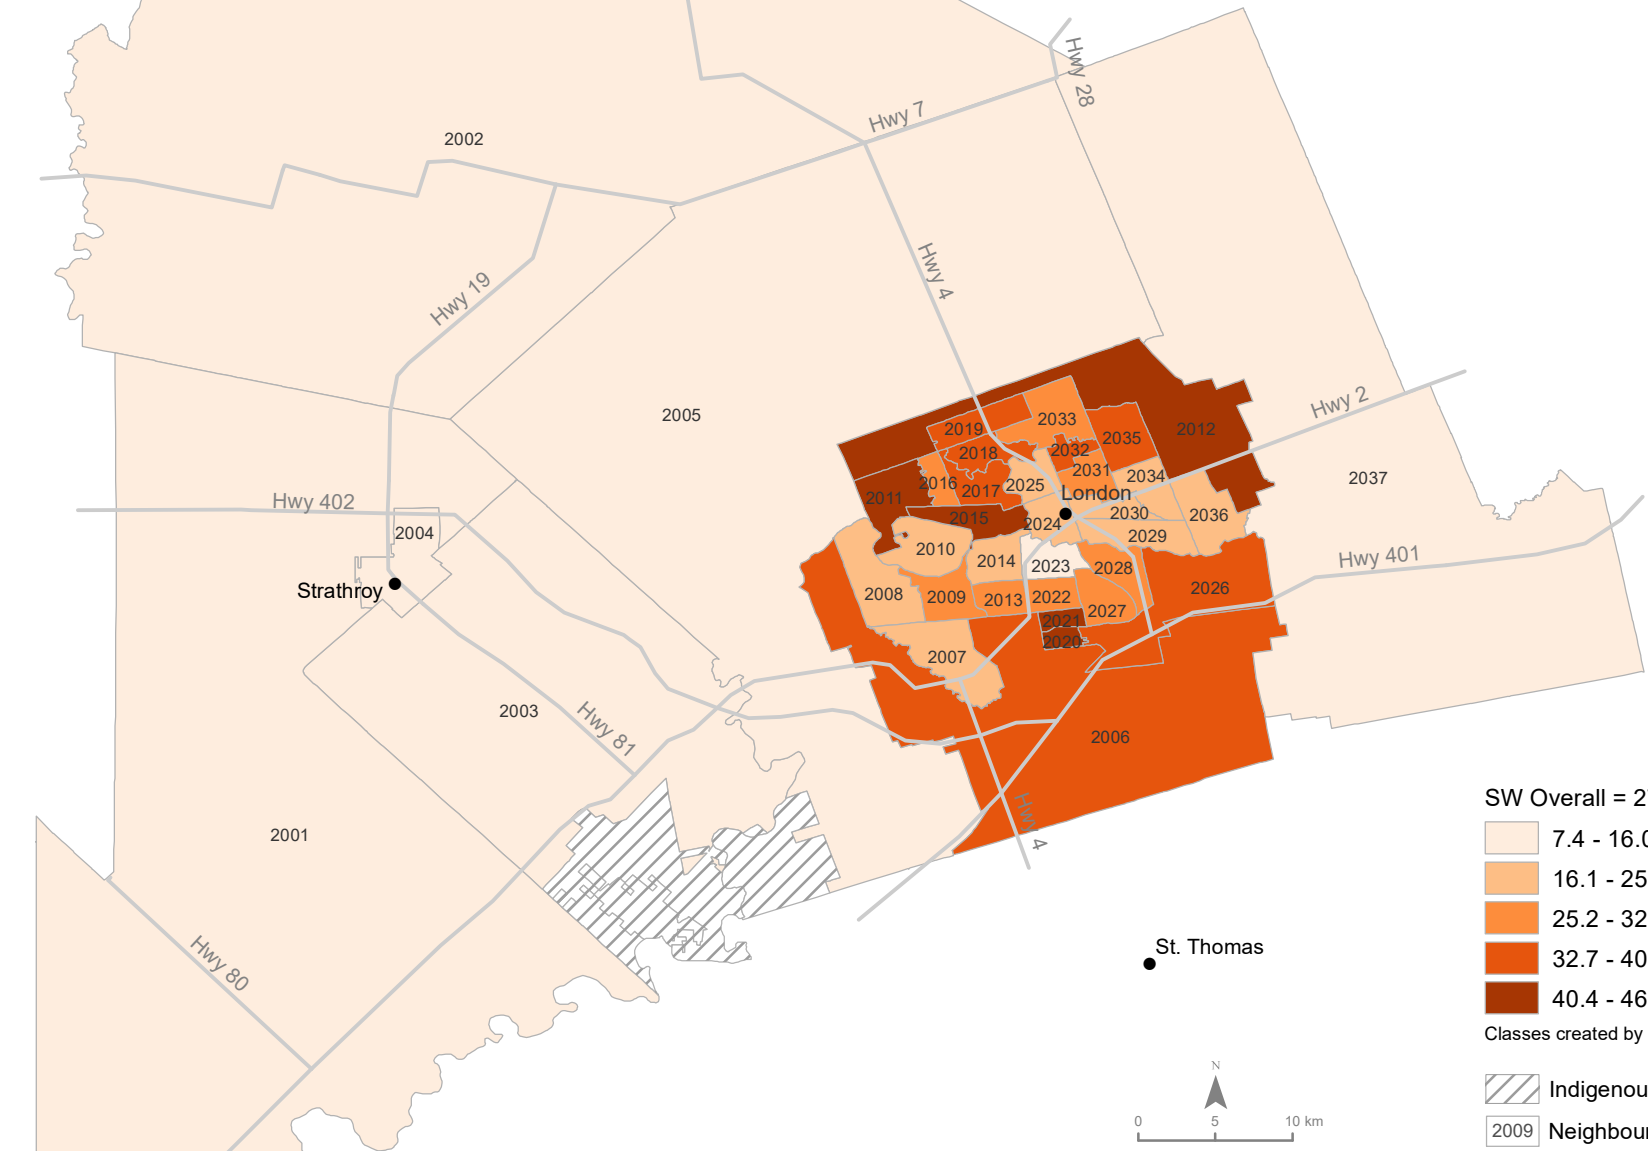

Lake Huron

Population who are First Generation* as a Percentage of Total Population, 2021

South West (SW) Neighbourhoods

NOTES:
 * First generation includes persons who were born outside Canada. For the most part, these are people who are now, or once were, immigrants to Canada.
 1. Data source: 2021 Statistics Canada Census of Population
 2. Data represented for male and female combined
 3. Data not reported for Indigenous communities
 Copyright © 2024 Ontario Community Health Profiles Partnership. Not for commercial use.

Lake Erie