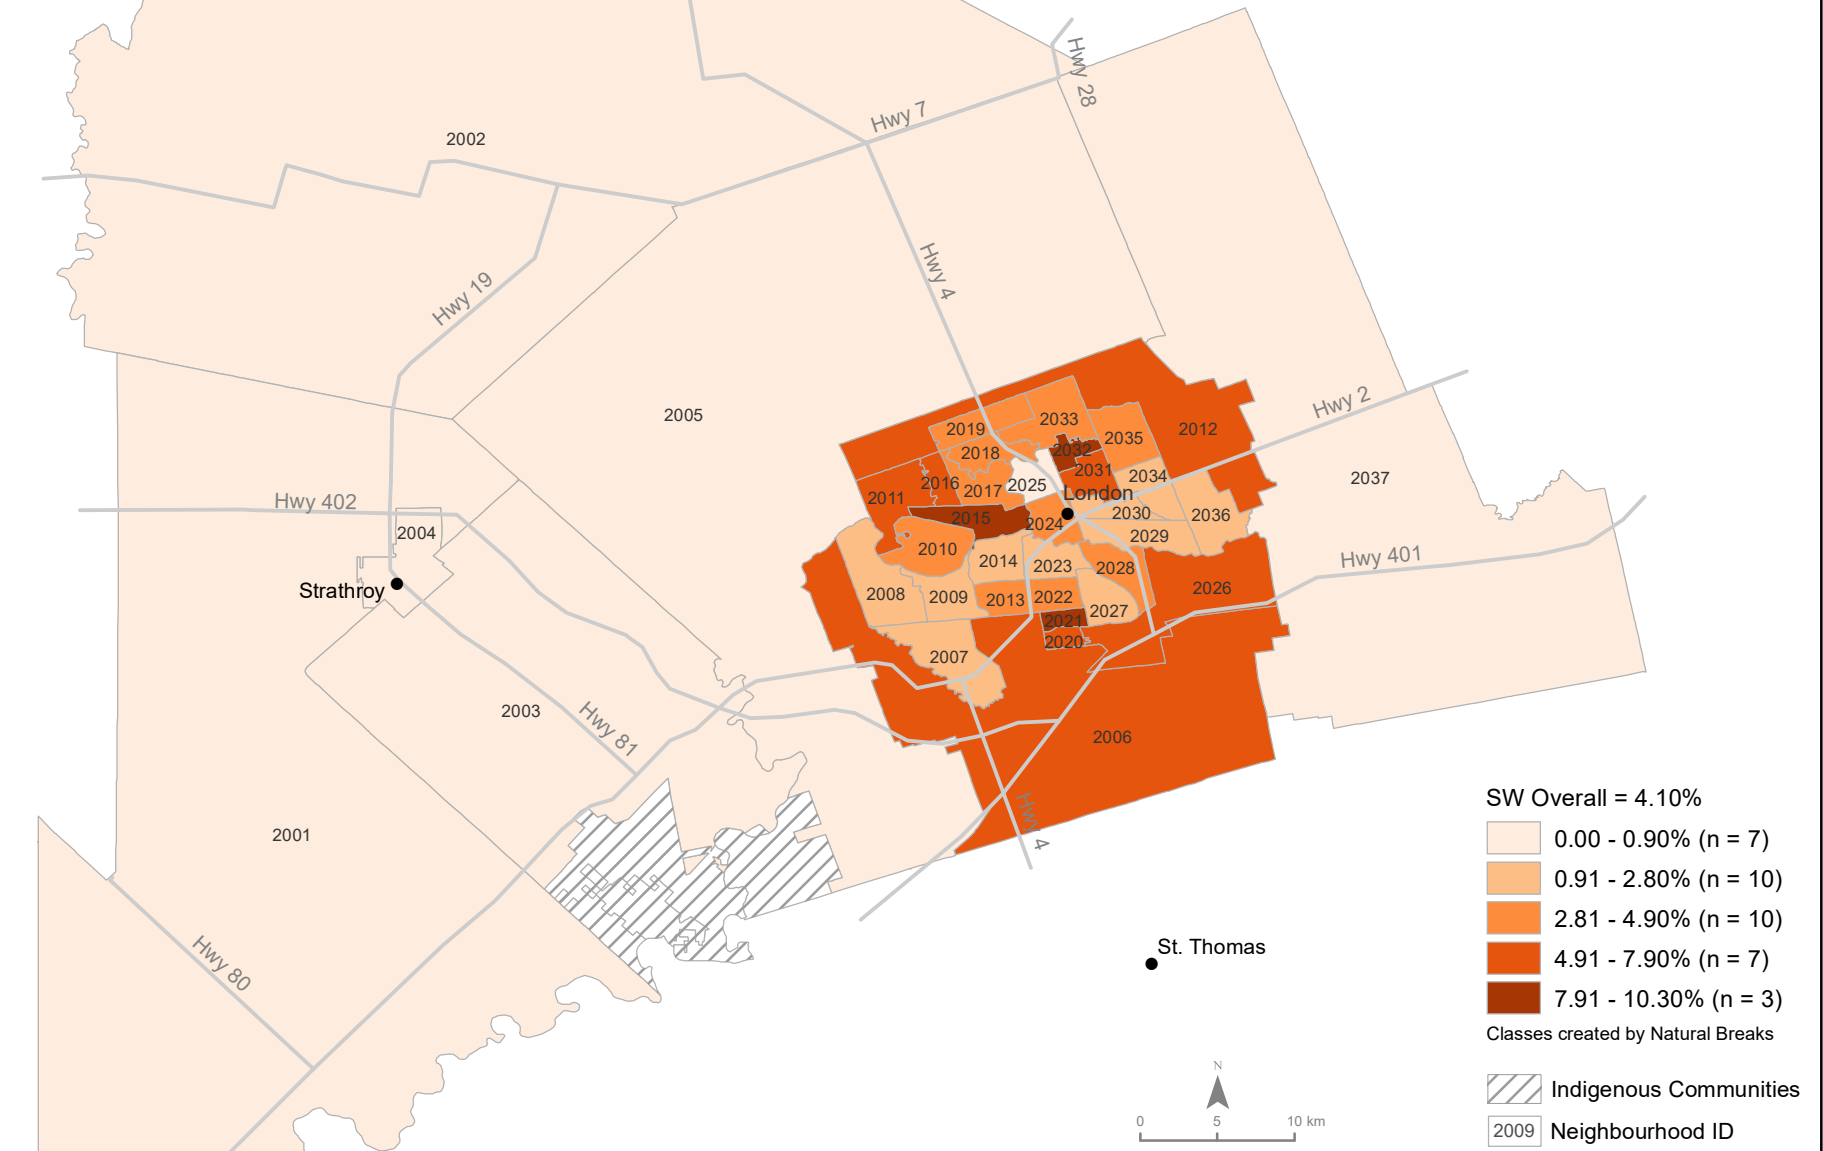

Population who Immigrated to Canada between 2016 and 2021 (Recent Immigrants) as a Percentage of Total Population, 2021

South West (SW) Neighbourhoods

NOTES:
 1. Data source: 2021 Statistics Canada Census of Population
 2. Data represented for male and female combined
 3. Data not reported for Indigenous communities